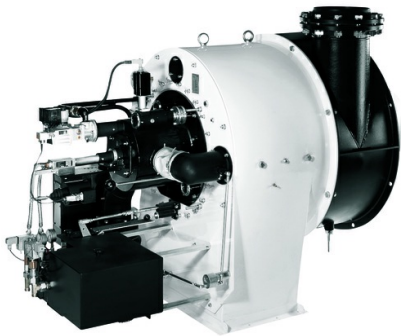

HO/GHO-TRON
68 - 17000 kW

RPD
500 - 80000 kW

EK-DUO
600 - 16000 kW

D-TRON
230 - 34000 kW

DUOBLOCK

RPD

Duoblock burners from 500 kW to 80000 kW in gas, light oil, heavy oil and dual fuel

- Thanks to their extreme flexibility, RPD burners are suitable for almost any firing-related task
- All RPD models are fitted with adjustable air deflector plates, which can be used to swirl the combustion air flowing; the flame configuration can hereby be directly influenced according to the geometry of the combustion chamber, while the combustion head features optimized internal geometry to reduce head loss and the power demand of the fan motor

RPD _ RPD 70 G-EU

WORKING DIAGRAM

- Operation: two stage
progressive/modulating electronic

TECHNICAL DATA

Minimum power output (kW)	3000
Maximum power output (kW)	20640

OVERALL DIMENSIONS

Subsidiaries ELCO

GERMANY