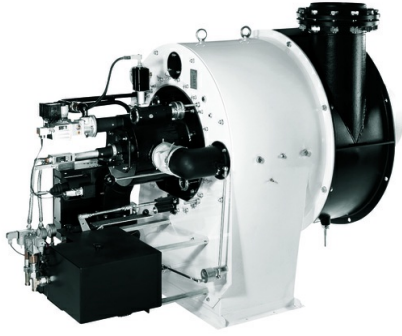

HO/GHO-TRON
68 - 17000 kW

RPD
500 - 80000 kW

EK-DUO
600 - 16000 kW

D-TRON
230 - 34000 kW

DUOBLOCK

RPD

Duoblock burners from 500 kW to 80000 kW in gas, light oil, heavy oil and dual fuel

- Thanks to their extreme flexibility, RPD burners are suitable for almost any firing-related task
- All RPD models are fitted with adjustable air deflector plates, which can be used to swirl the combustion air flowing; the flame configuration can hereby be directly influenced according to the geometry of the combustion chamber, while the combustion head features optimized internal geometry to reduce head loss and the power demand of the fan motor

RPD _ RPD 70 G-EU

WORKING DIAGRAM

- Operation: two stage
progressive/modulating electronic

TECHNICAL DATA

Minimum power output (kW)	3000
Maximum power output (kW)	20640

OVERALL DIMENSIONS

Subsidiaries ELCO

GERMANY