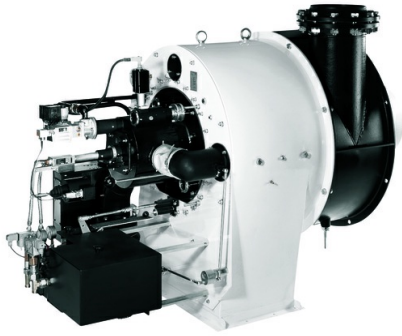

HO/GHO-TRON
68 - 17000 kW

RPD
500 - 80000 kW

EK-DUO
600 - 16000 kW

D-TRON
230 - 34000 kW

DUOBLOCK

RPD

Duoblock burners from 500 kW to 80000 kW in gas, light oil, heavy oil and dual fuel

- Thanks to their extreme flexibility, RPD burners are suitable for almost any firing-related task
- All RPD models are fitted with adjustable air deflector plates, which can be used to swirl the combustion air flowing; the flame configuration can hereby be directly influenced according to the geometry of the combustion chamber, while the combustion head features optimized internal geometry to reduce head loss and the power demand of the fan motor

RPD _ RPD 130 G-EU

WORKING DIAGRAM

- Operation: two stage
progressive/modulating electronic

TECHNICAL DATA

Minimum power output (kW)	9000
Maximum power output (kW)	65000

OVERALL DIMENSIONS

Subsidiaries ELCO