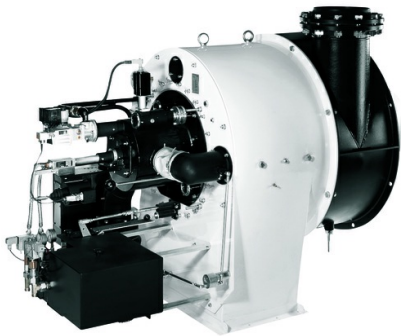

HO/GHO-TRON
68 - 17000 kW

RPD
500 - 80000 kW

EK-DUO
600 - 16000 kW

D-TRON
230 - 34000 kW

DUOBLOCK

RPD

Duoblock burners from 500 kW to 80000 kW in gas, light oil, heavy oil and dual fuel

- Thanks to their extreme flexibility, RPD burners are suitable for almost any firing-related task
- All RPD models are fitted with adjustable air deflector plates, which can be used to swirl the combustion air flowing; the flame configuration can hereby be directly influenced according to the geometry of the combustion chamber, while the combustion head features optimized internal geometry to reduce head loss and the power demand of the fan motor

RPD _ RPD 130 G-EU

WORKING DIAGRAM

- Operation: two stage
progressive/modulating electronic

TECHNICAL DATA

Minimum power output (kW)	9000
Maximum power output (kW)	65000

OVERALL DIMENSIONS

Subsidiaries ELCO